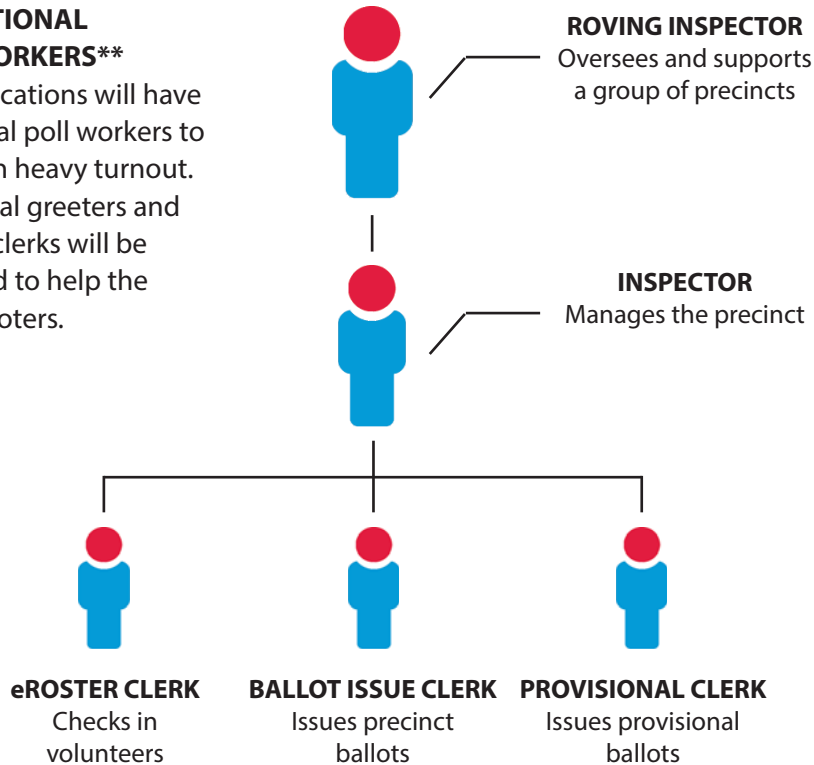

# THE ANATOMY OF A POLLING PLACE

A minimum total of four (4) poll workers are typically assigned to assist voters during the voting process. This includes an Inspector and three (3) clerks. A Roving Inspector is assigned to provide Election Day support. The primary duty of each worker is down below.

## \*\*ADDITIONAL POLL WORKERS\*\*

Larger locations will have additional poll workers to help with heavy turnout. Additional greeters and eRoster clerks will be deployed to help the flow of voters.

Earn up to \$1,500 per election when you

## ADOPT A POLLING PLACE

★ ★ ★ ★ ★ in ★ ★ ★ ★ ★